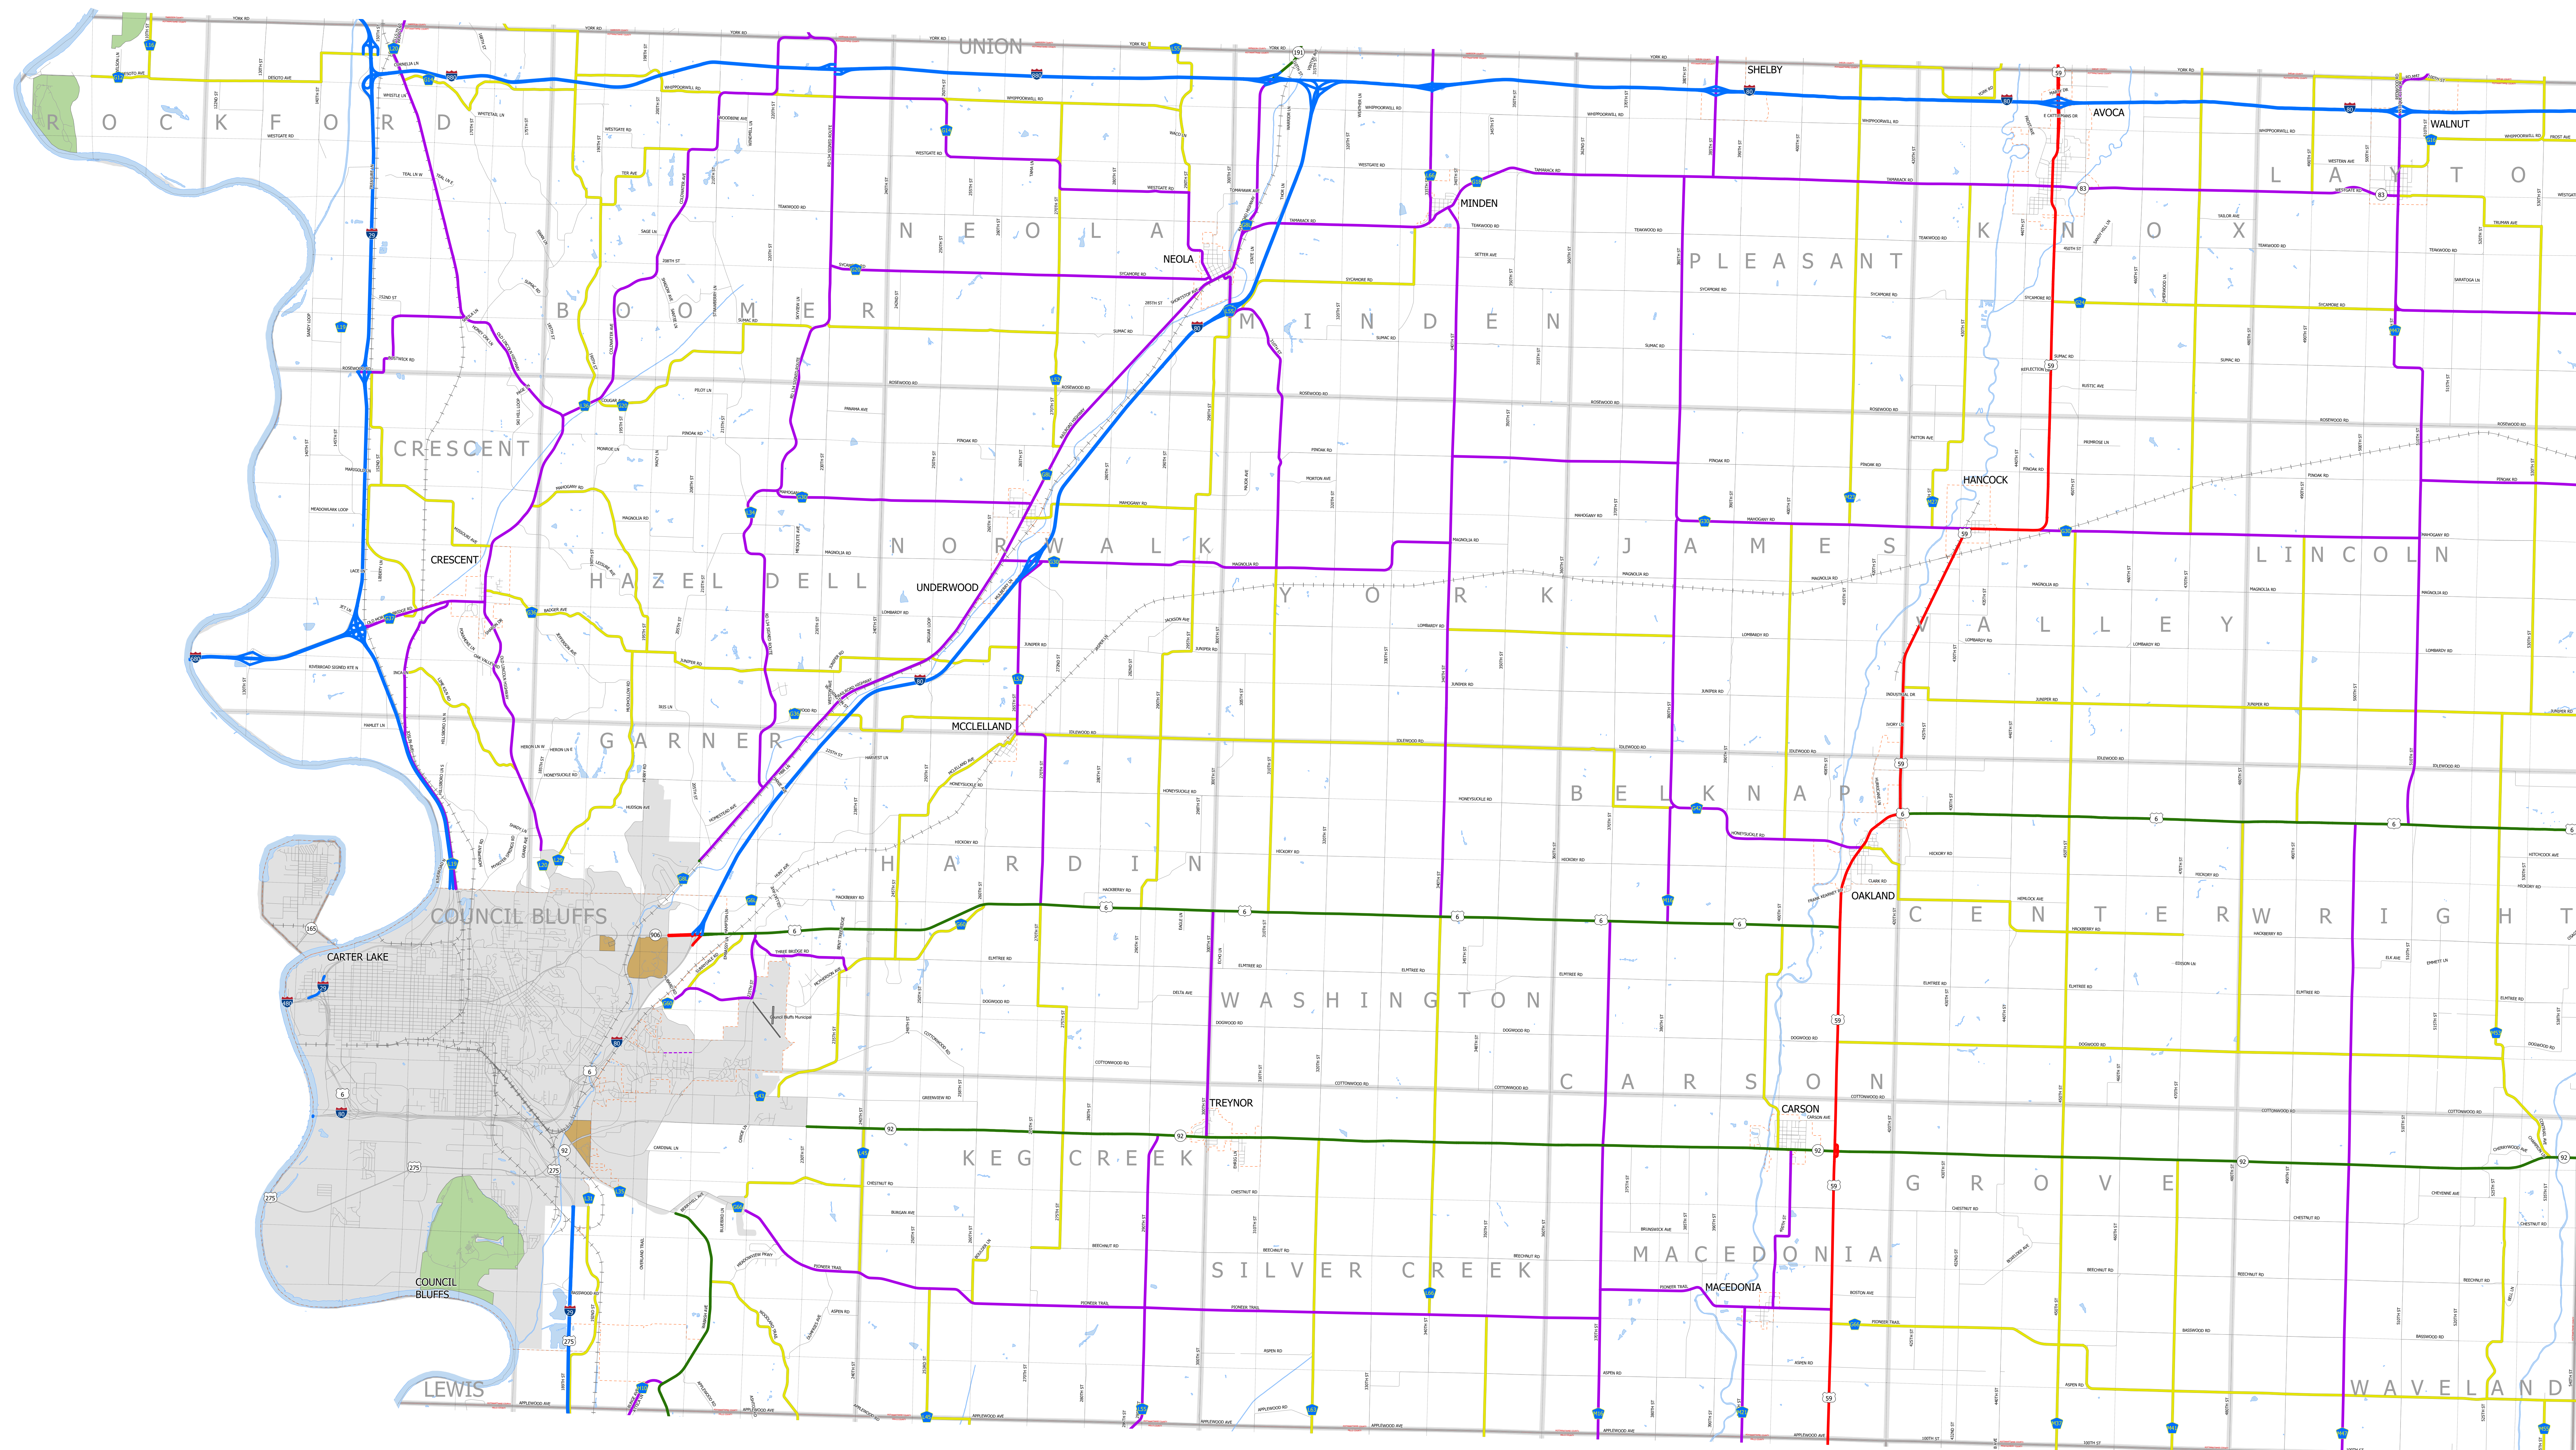

Pottawattamie County IOWA

1/17/2024

- Interstate
- Other Principal Arterial
- Minor Arterial
- Major Collector
- Minor Collector
- Local Roads
- Corporate Limits
- Rail Lines
- State Parks
- State Institutions
- Federal Land
- County Borders
- Townships
- Urban Areas

FUTURE CLASSIFIED ROUTES SHOWN AS DASHED LINES

78