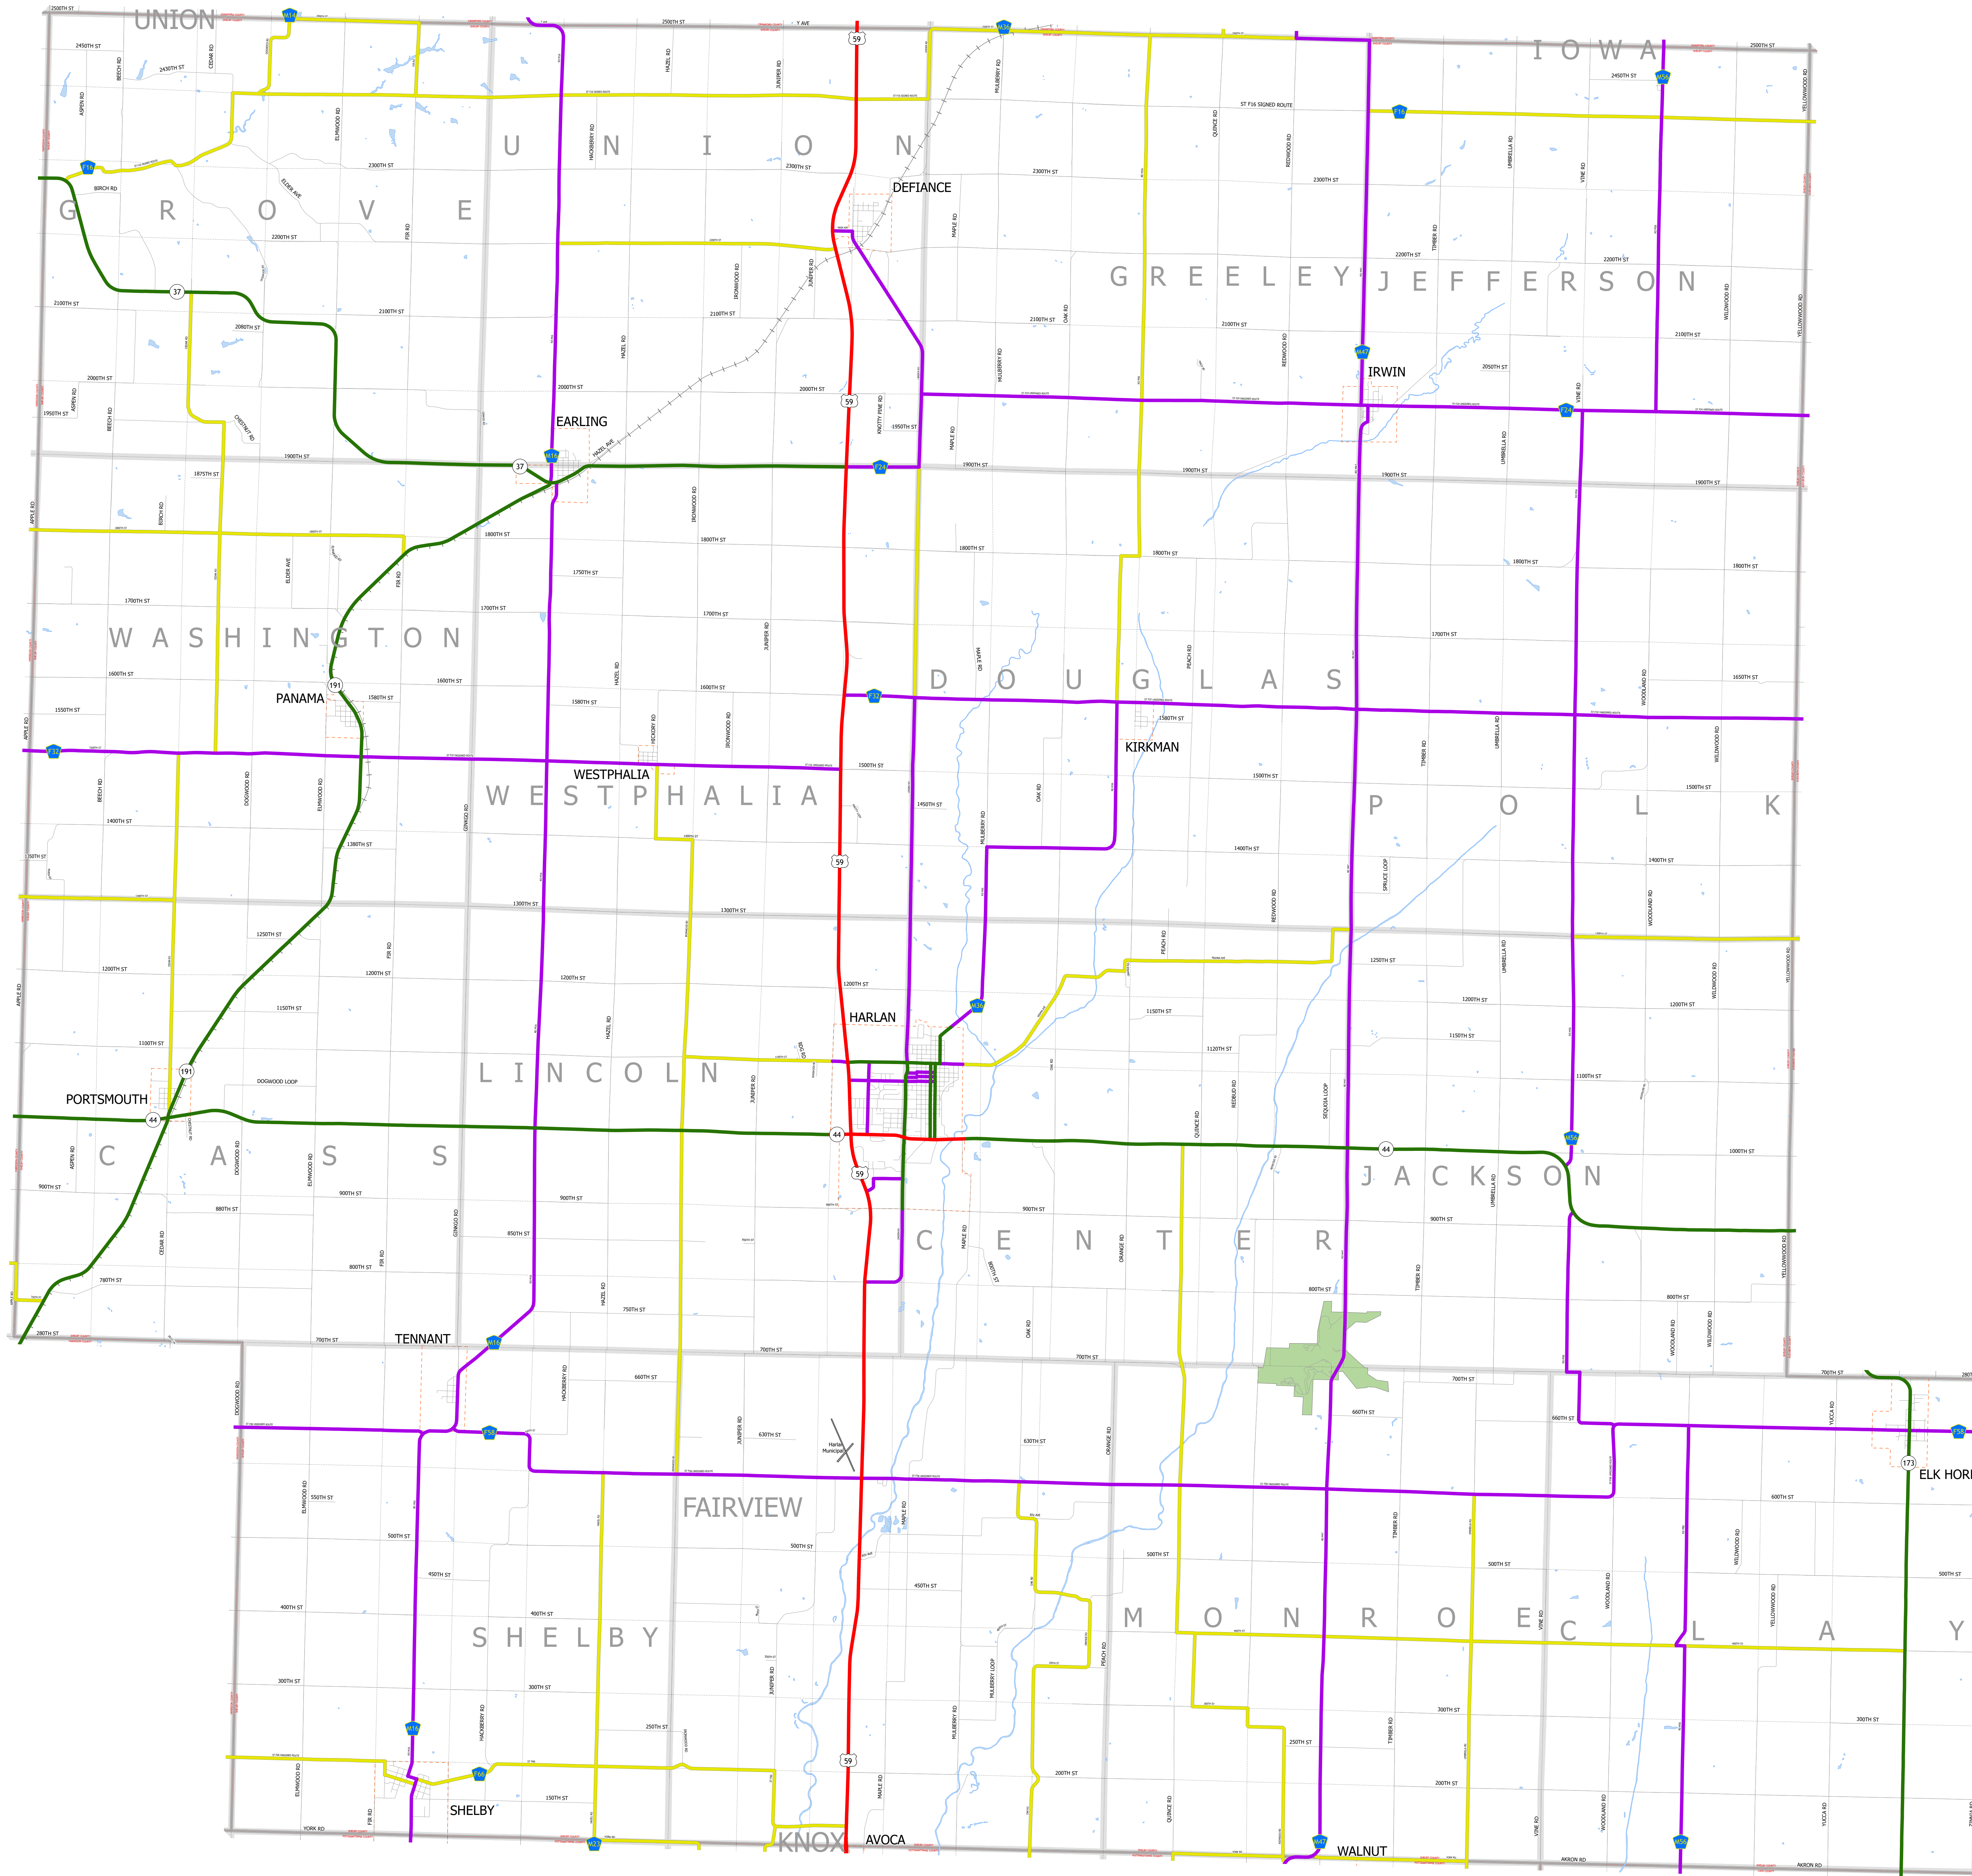

Shelby County IOWA

1/17/2024

-  Interstate
-  Other Principal Arterial
-  Minor Arterial
-  Major Collector
-  Minor Collector
-  Local Roads
-  Corporate Limits
-  Rail Lines
-  State Parks
-  State Institutions
-  Federal Land
-  County Borders
-  Townships
-  Urban Areas

FUTURE CLASSIFIED ROUTES SHOWN AS DASHED LINES

83