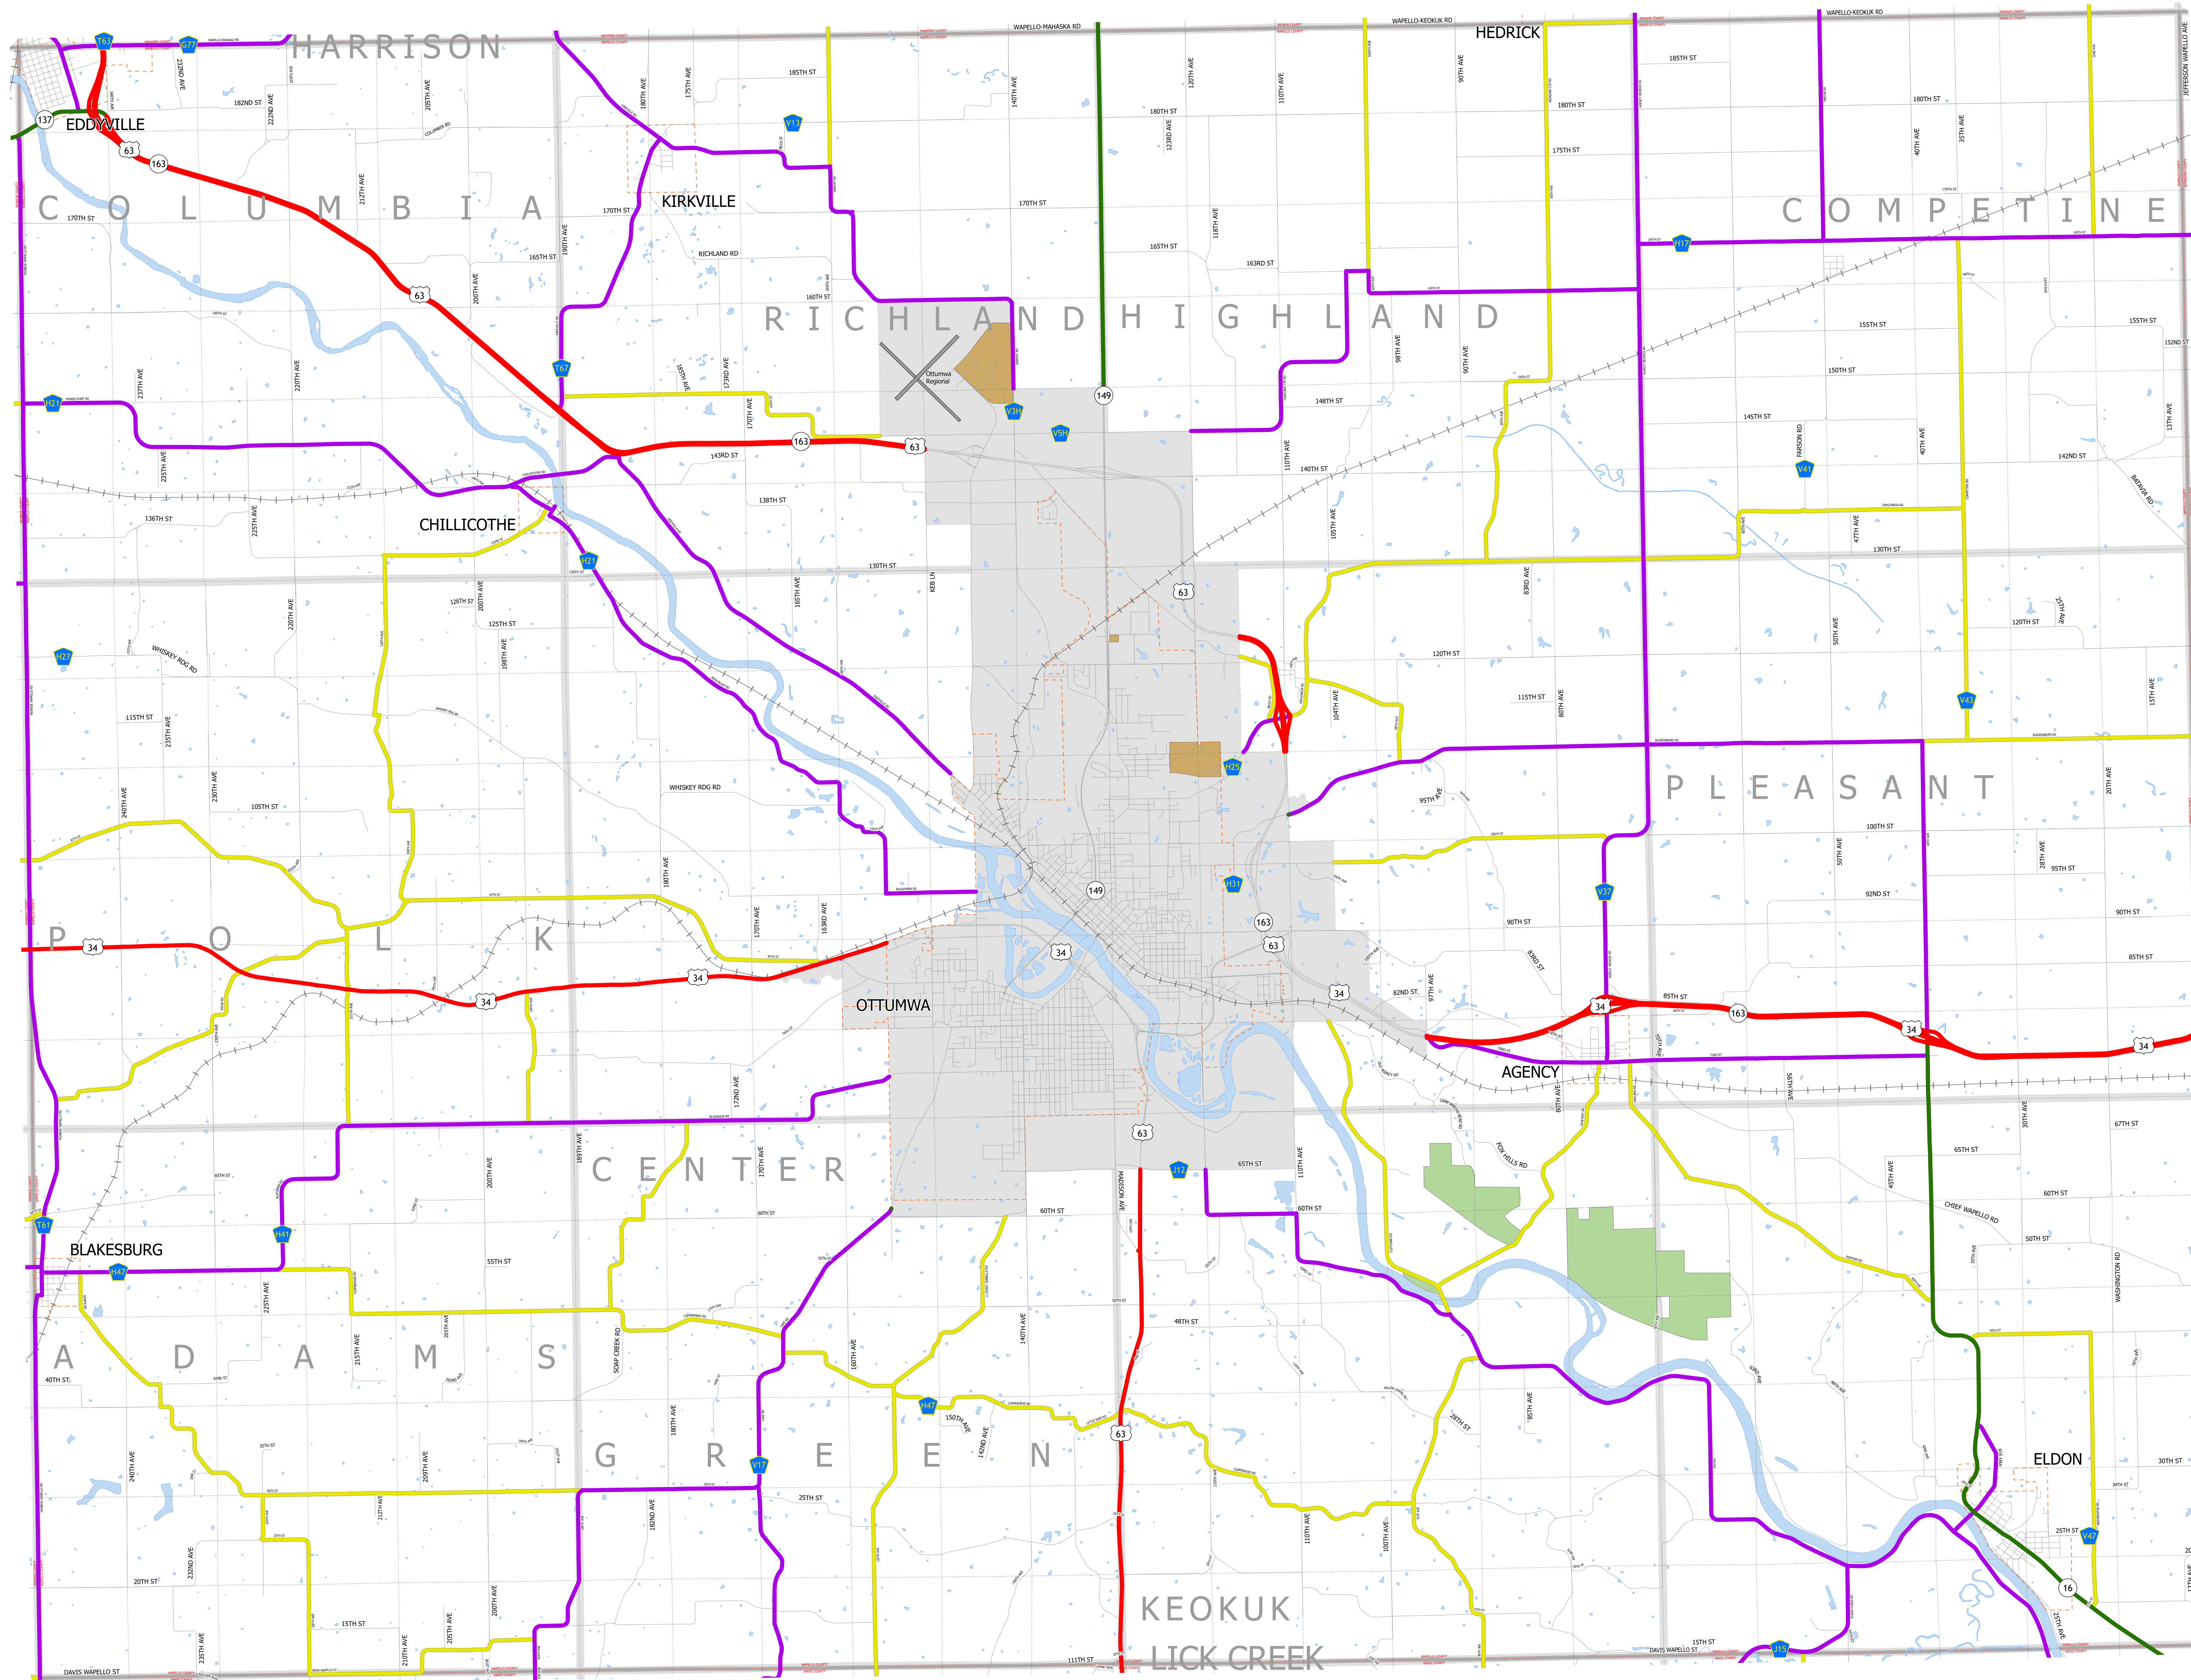

Wapello County IOWA

1/17/2024

- Interstate
- Other Principal Arterial
- Minor Arterial
- Major Collector
- Minor Collector
- Local Roads
- Corporate Limits
- Rail Lines
- State Parks
- State Institutions
- Federal Land
- County Borders
- Townships
- Urban Areas

FUTURE CLASSIFIED ROUTES SHOWN AS DASHED LINES

90