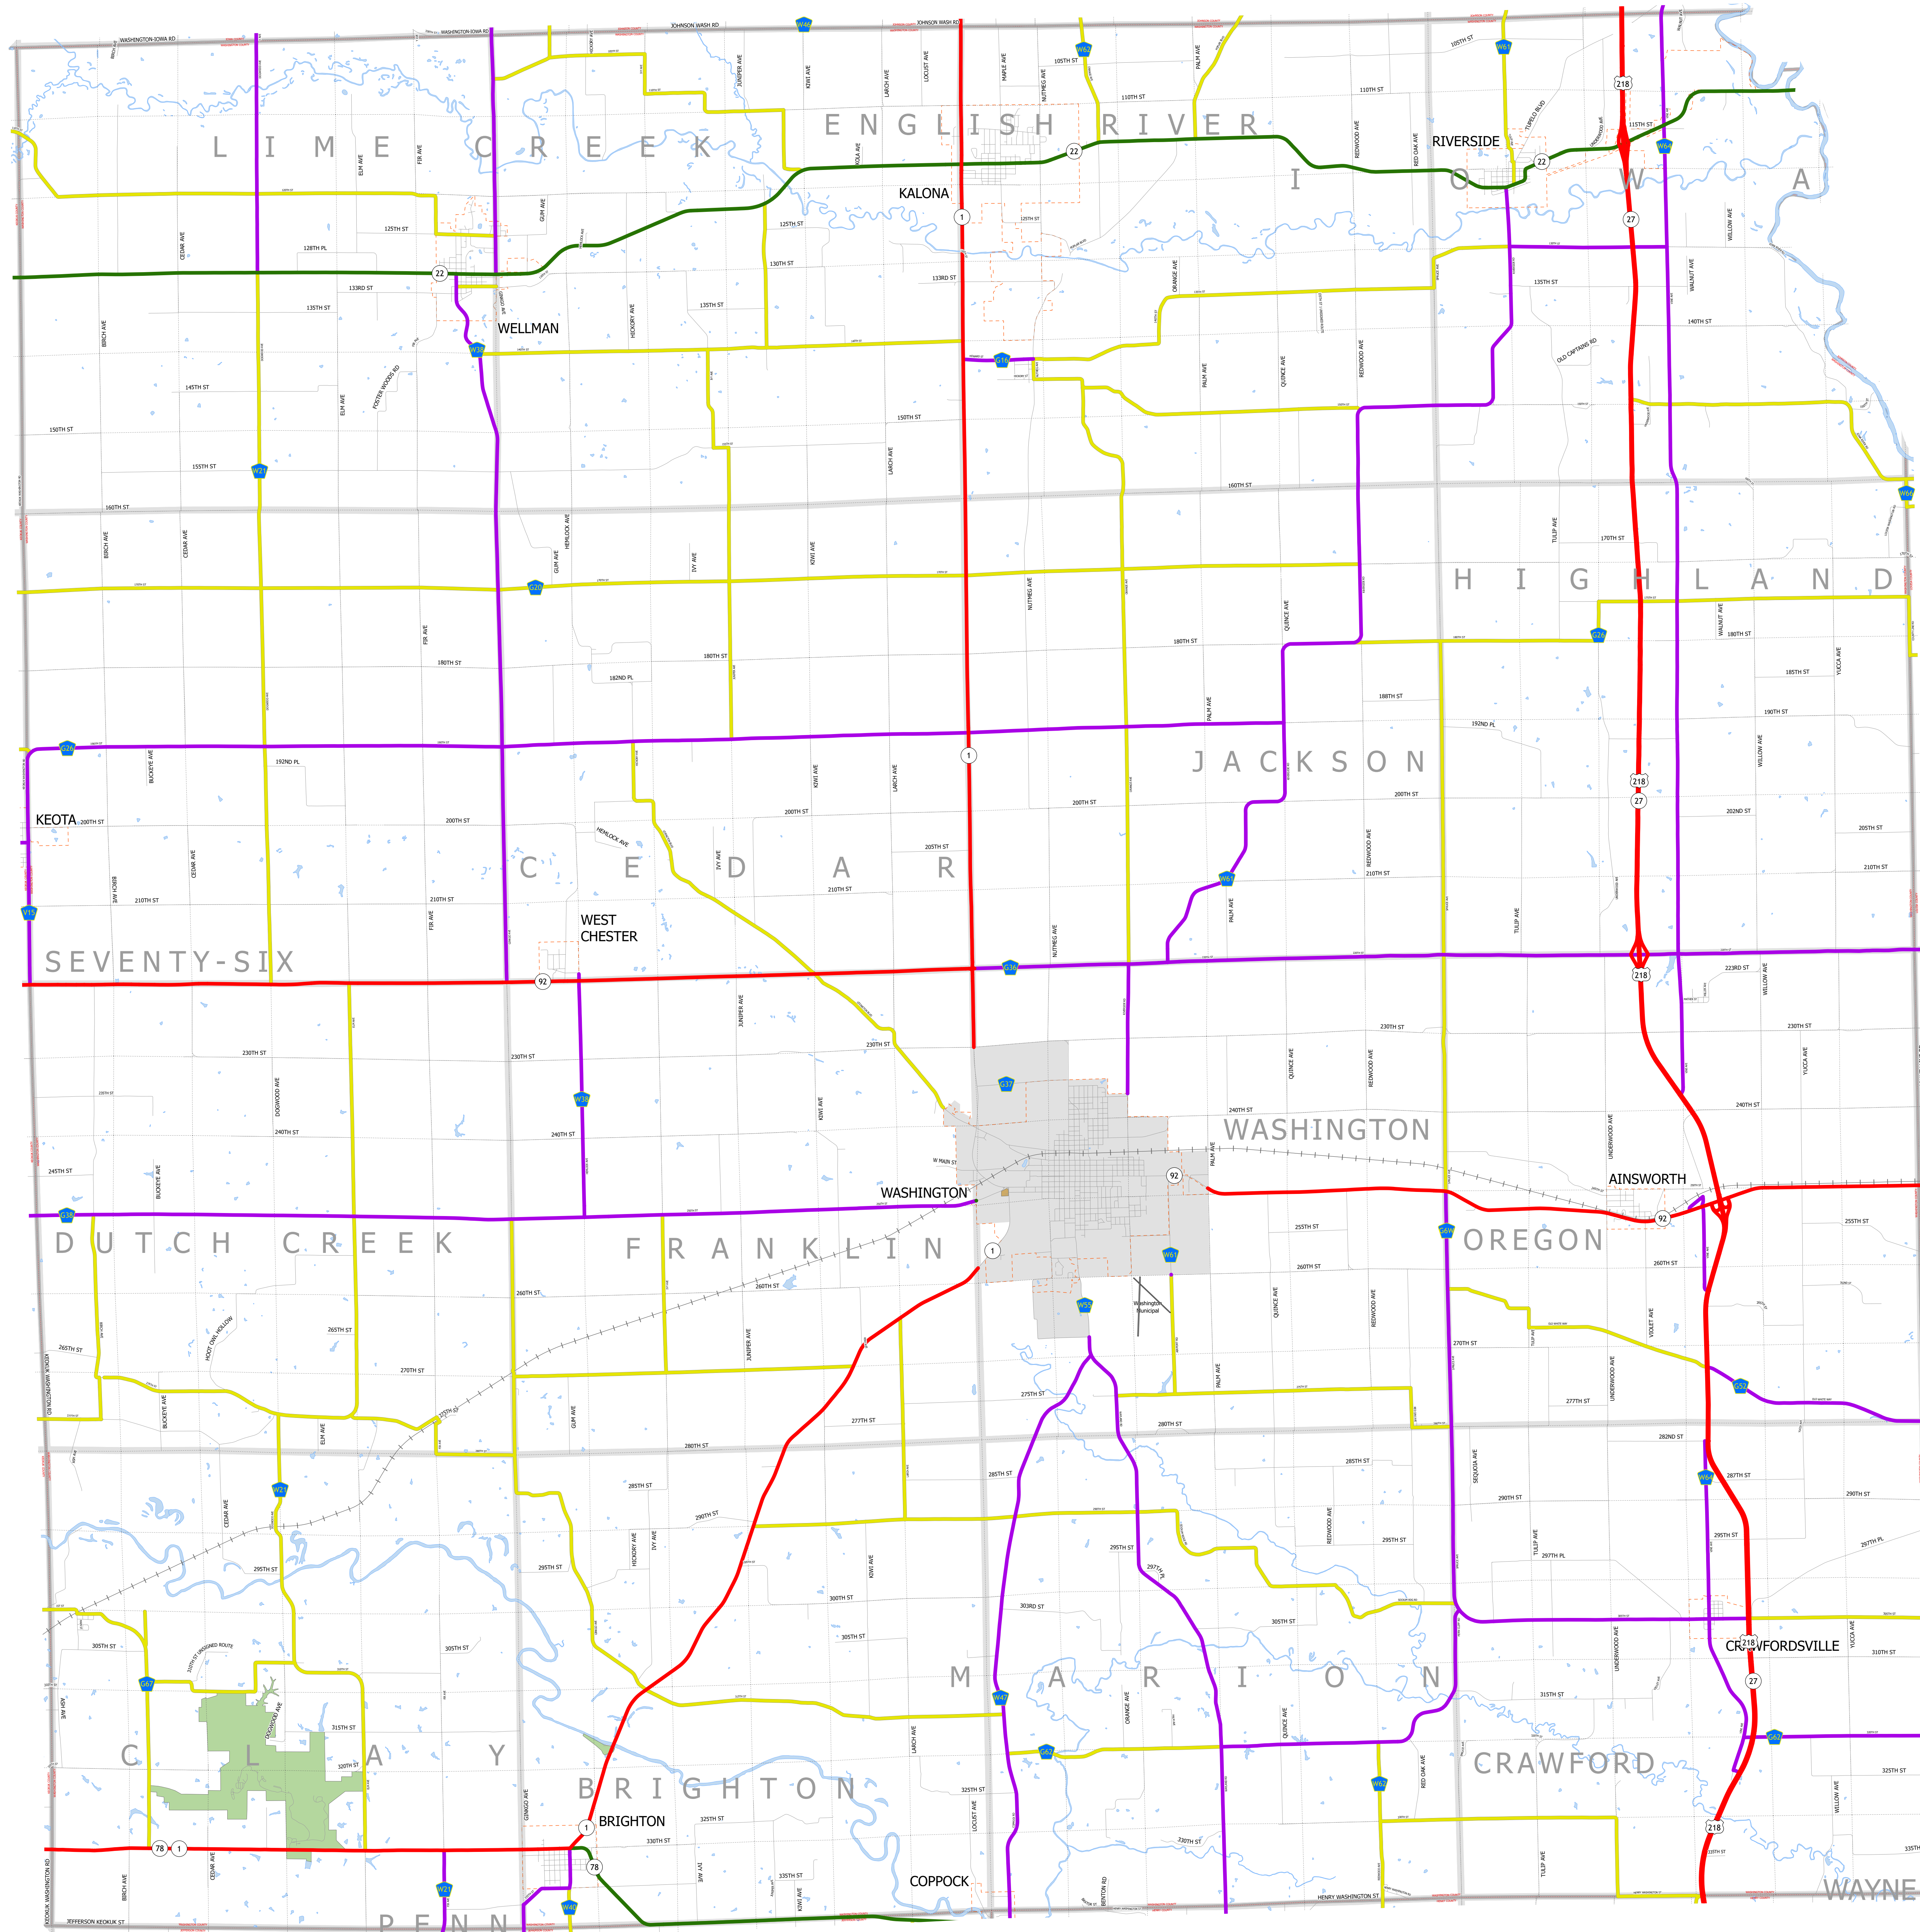

Washington County IOWA

1/17/2024

- Interstate
- Other Principal Arterial
- Minor Arterial
- Major Collector
- Minor Collector
- Local Roads
- Corporate Limits
- Rail Lines
- State Parks
- State Institutions
- Federal Land
- County Borders
- Townships
- Urban Areas

FUTURE CLASSIFIED ROUTES SHOWN AS DASHED LINES