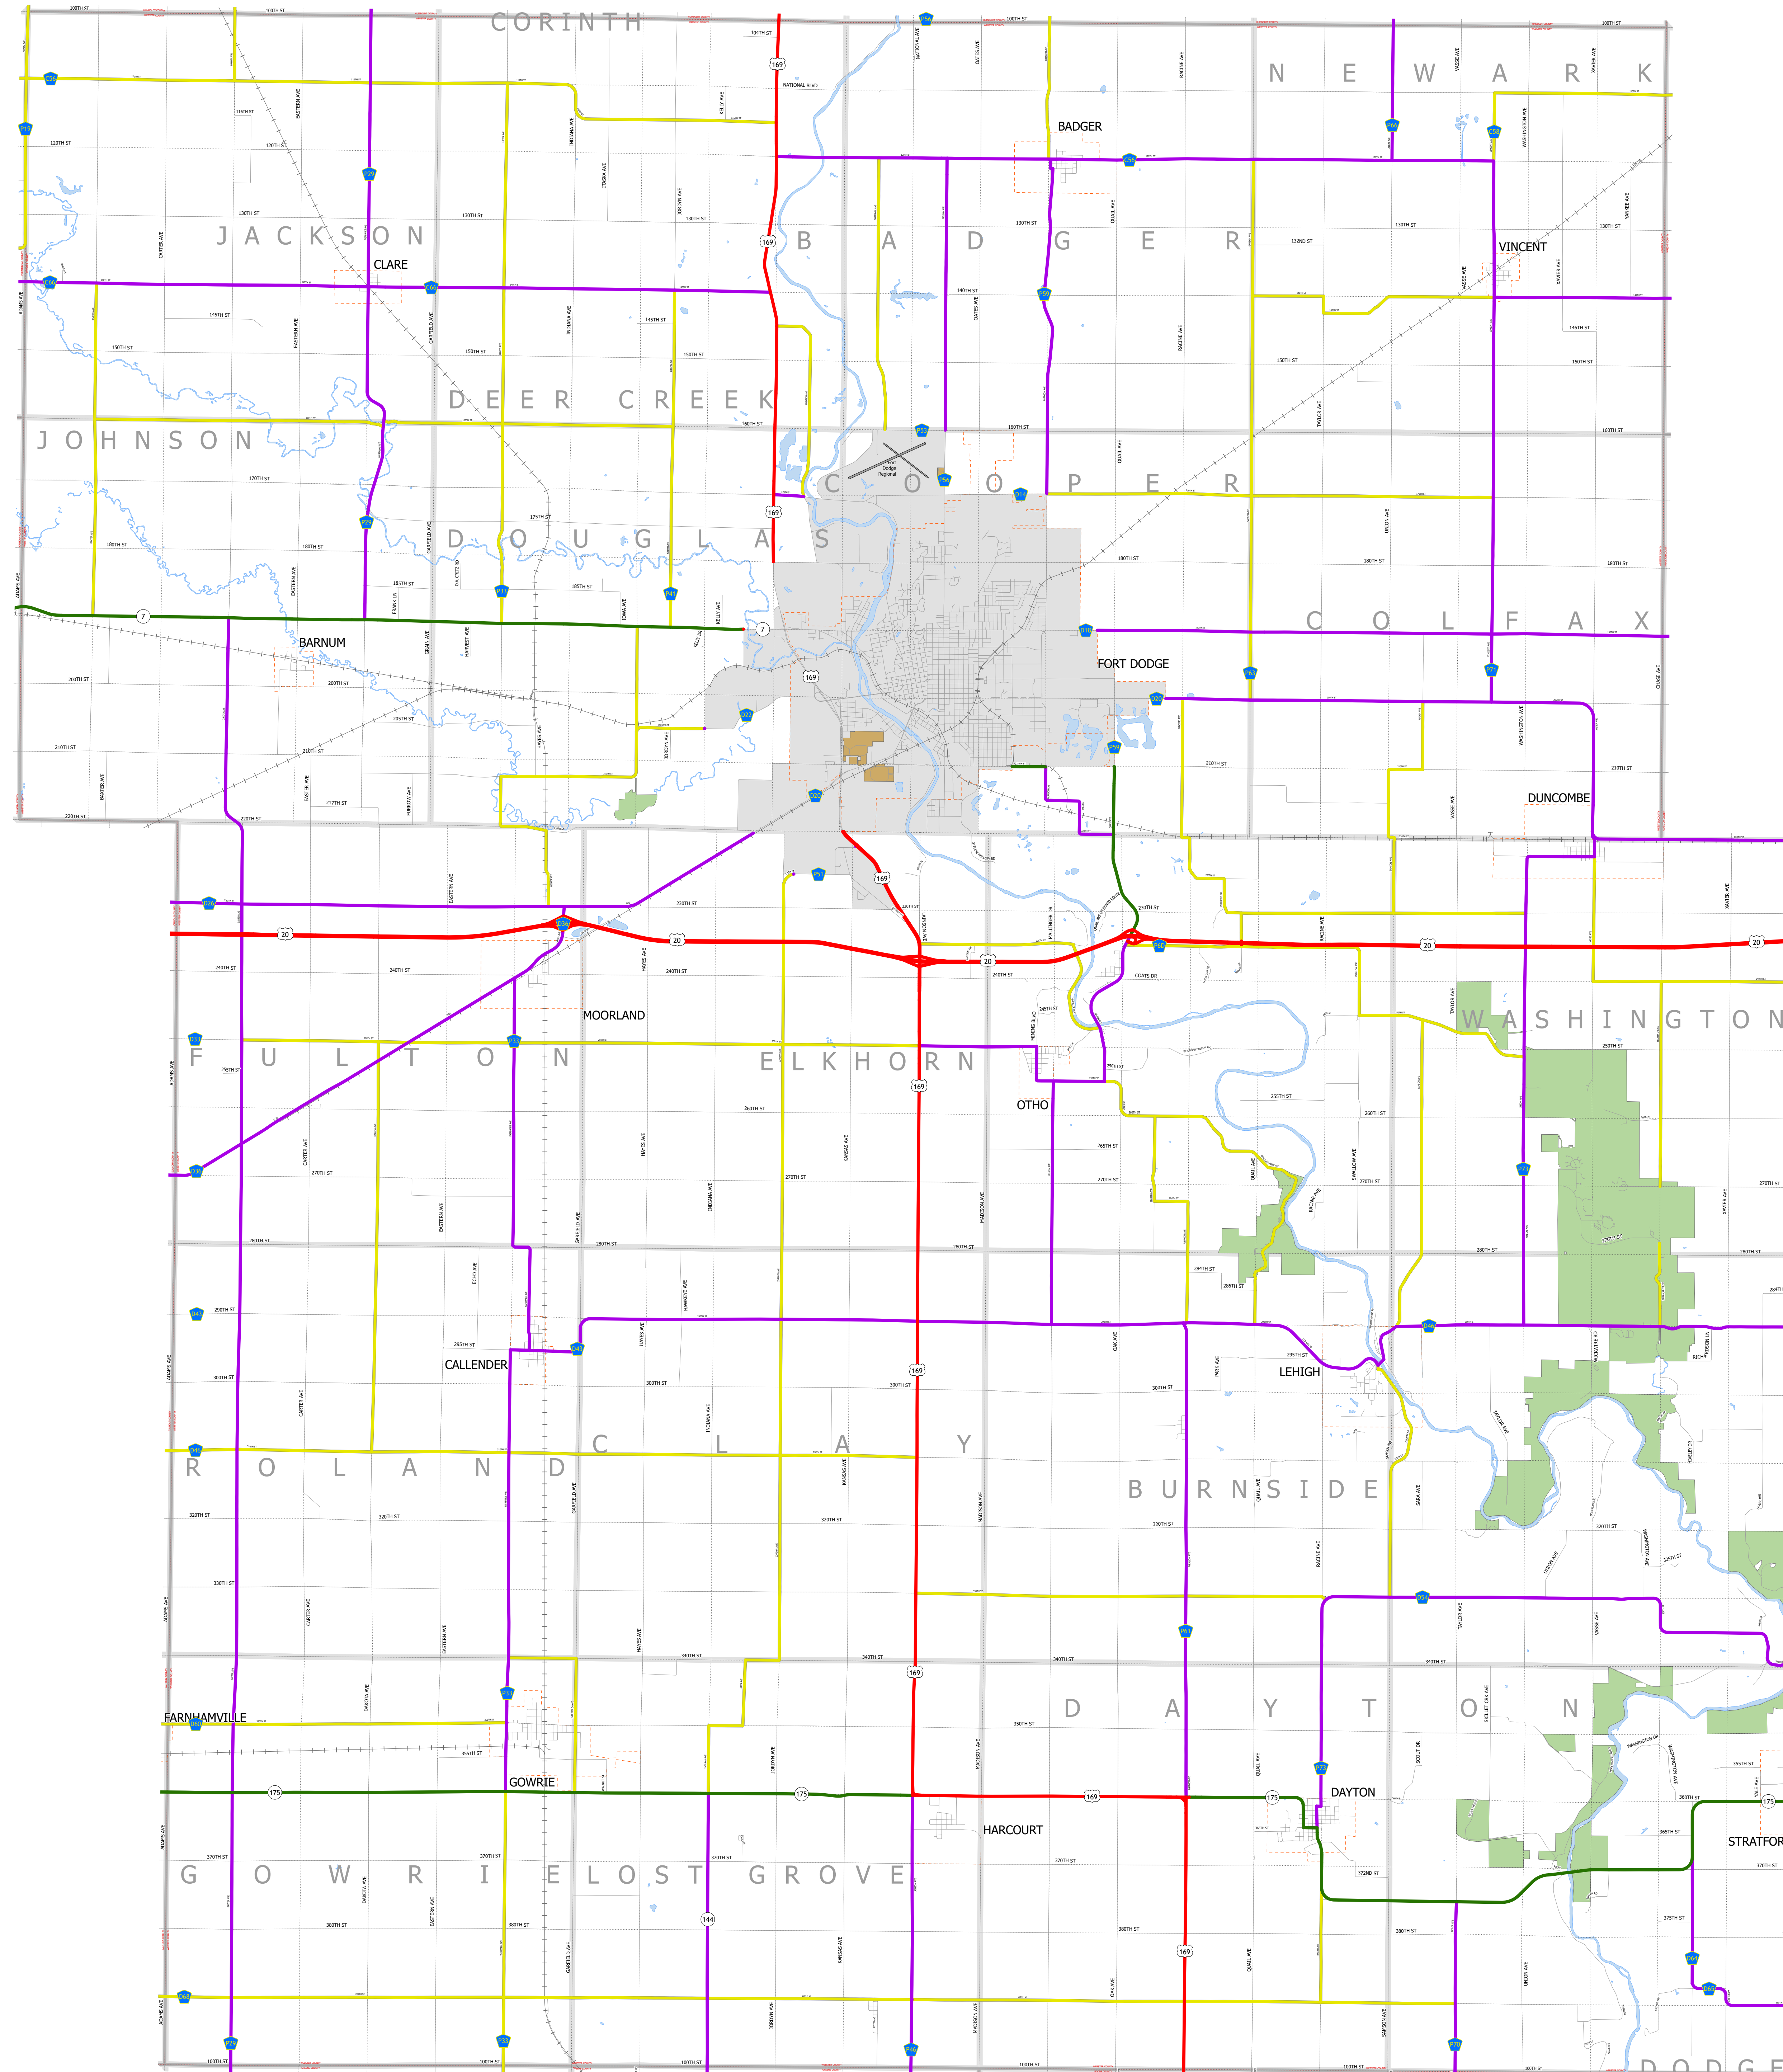

Webster County IOWA

1/17/2024

- Interstate
- Other Principal Arterial
- Minor Arterial
- Major Collector
- Minor Collector
- Local Roads
- Corporate Limits
- Rail Lines
- State Parks
- State Institutions
- Federal Land
- County Borders
- Townships
- Urban Areas

FUTURE CLASSIFIED ROUTES SHOWN AS DASHED LINES

94