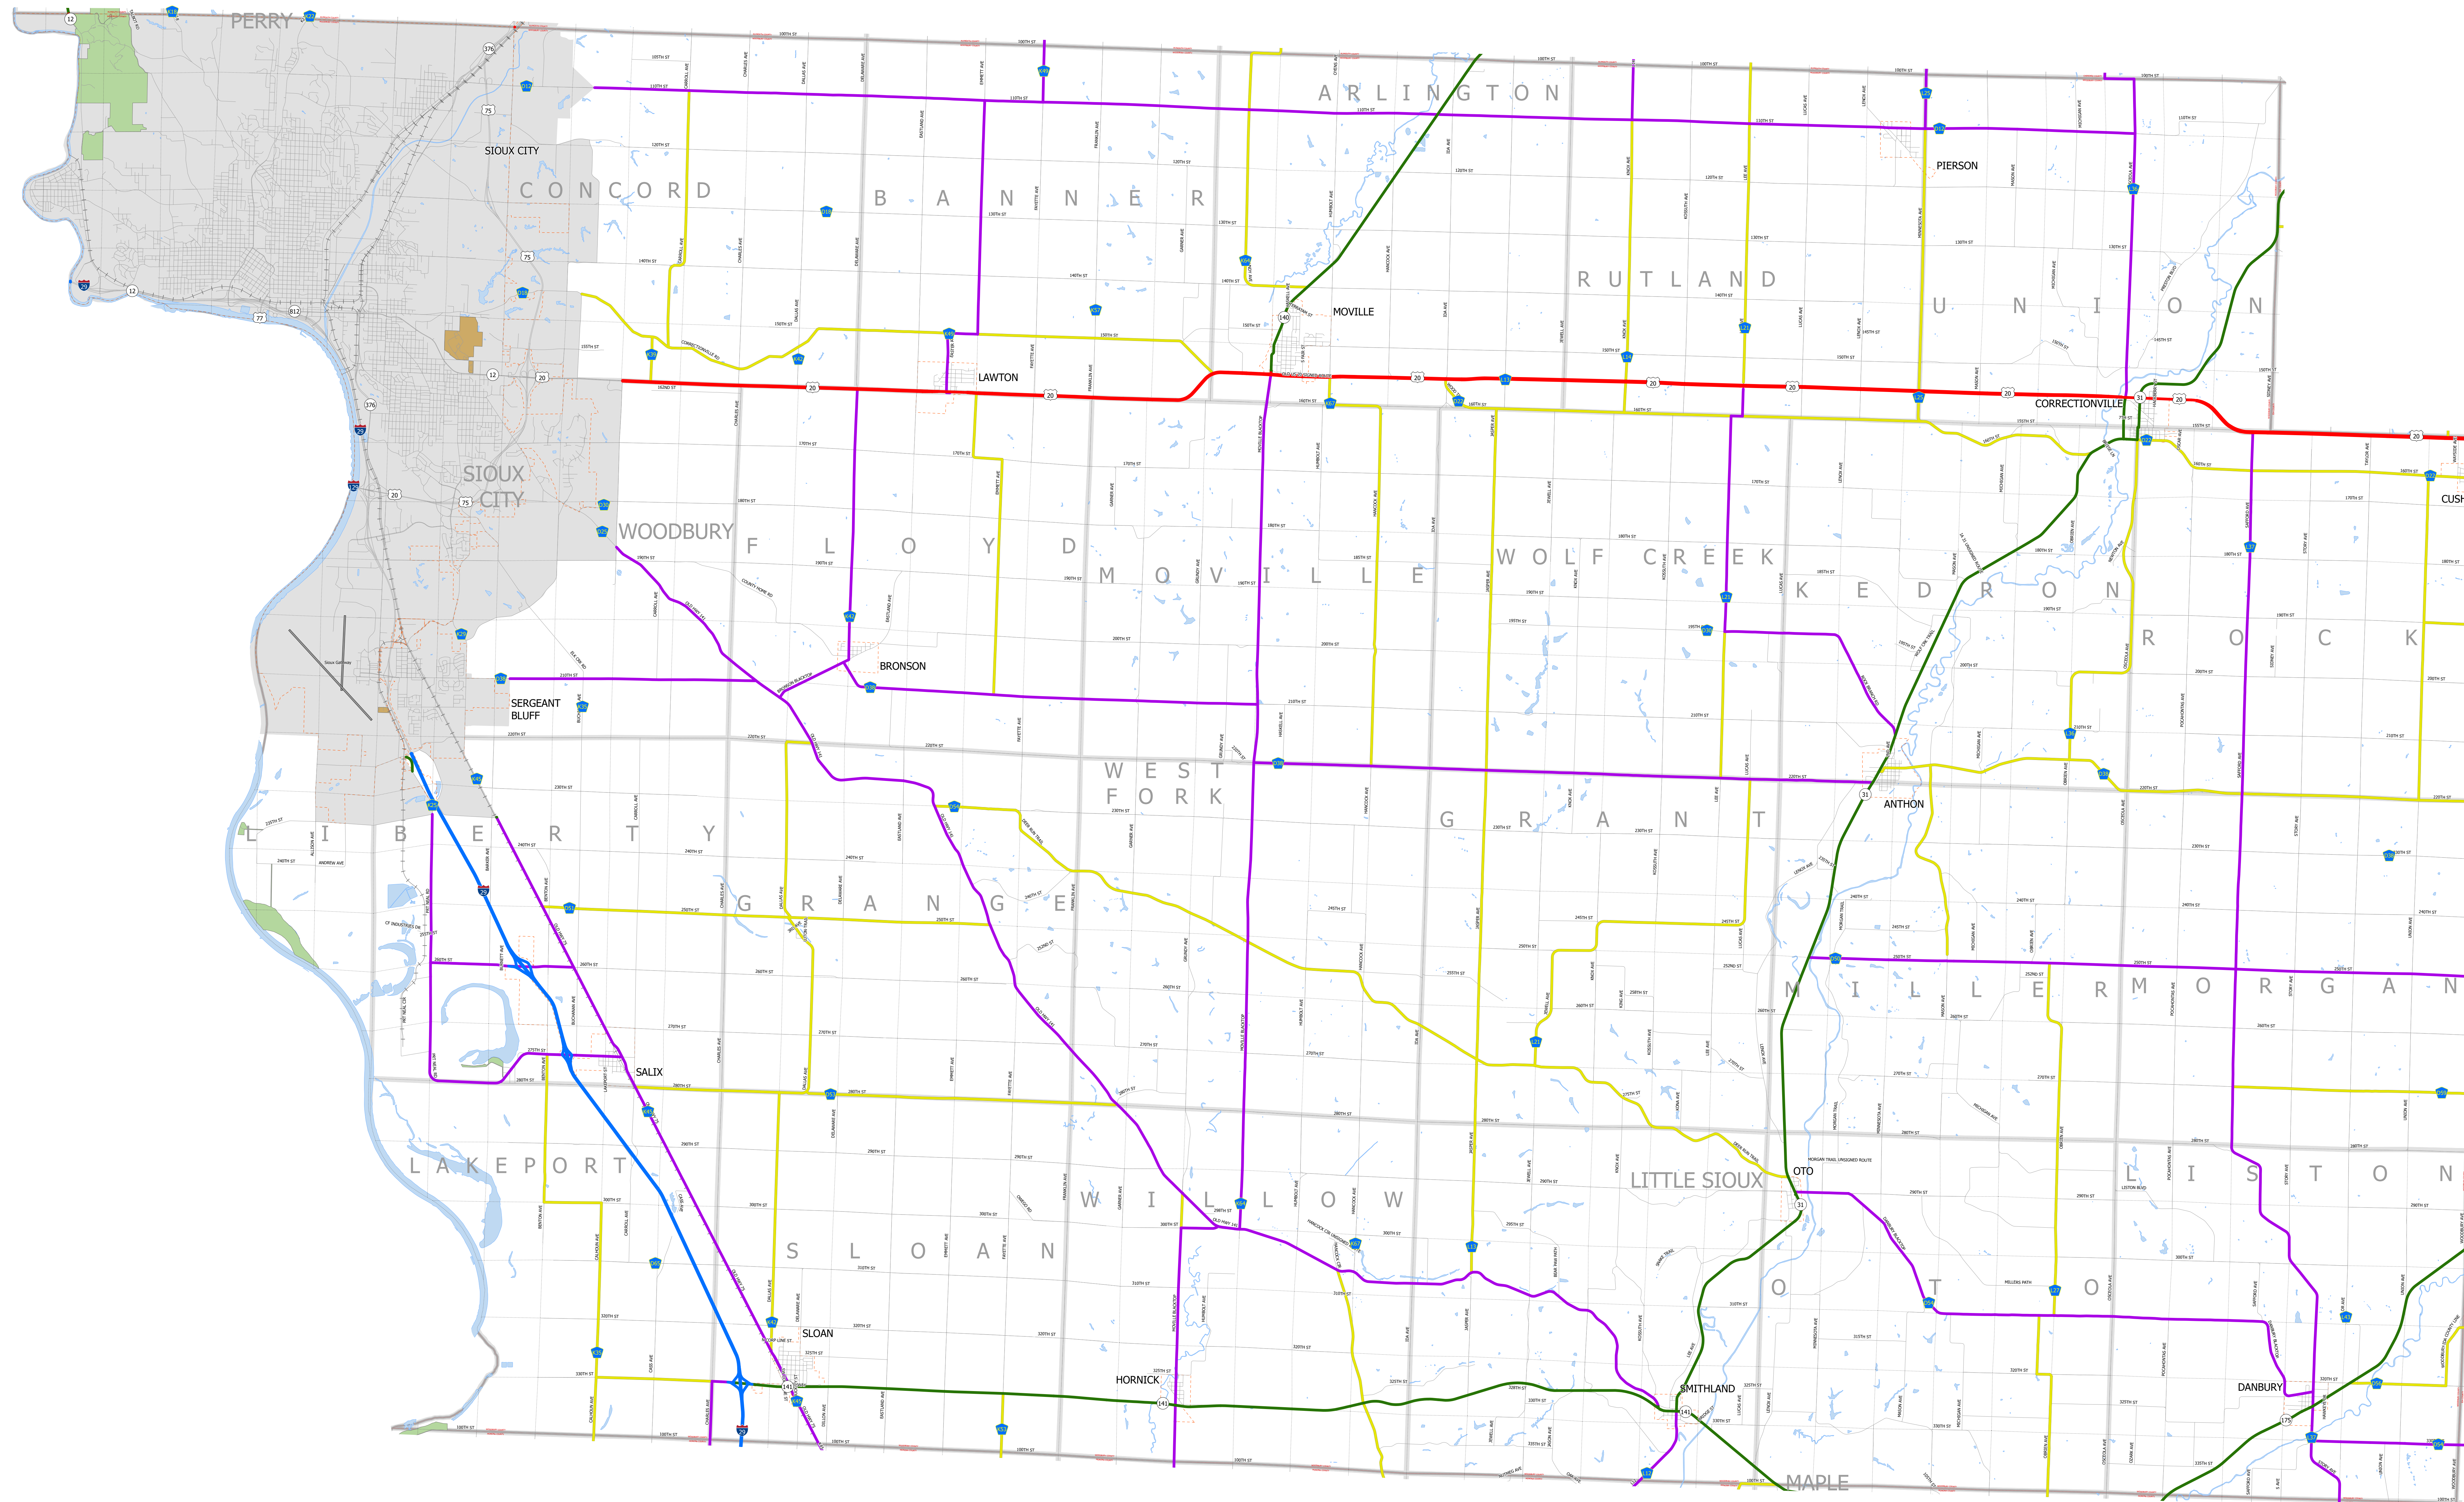

# Woodbury County IOWA

1/17/2024

- Interstate
- Other Principal Arterial
- Minor Arterial
- Major Collector
- Minor Collector
- Local Roads
- Corporate Limits
- Rail Lines
- State Parks
- State Institutions
- Federal Land
- County Borders
- Townships
- Urban Areas

FUTURE CLASSIFIED ROUTES SHOWN AS DASHED LINES

97