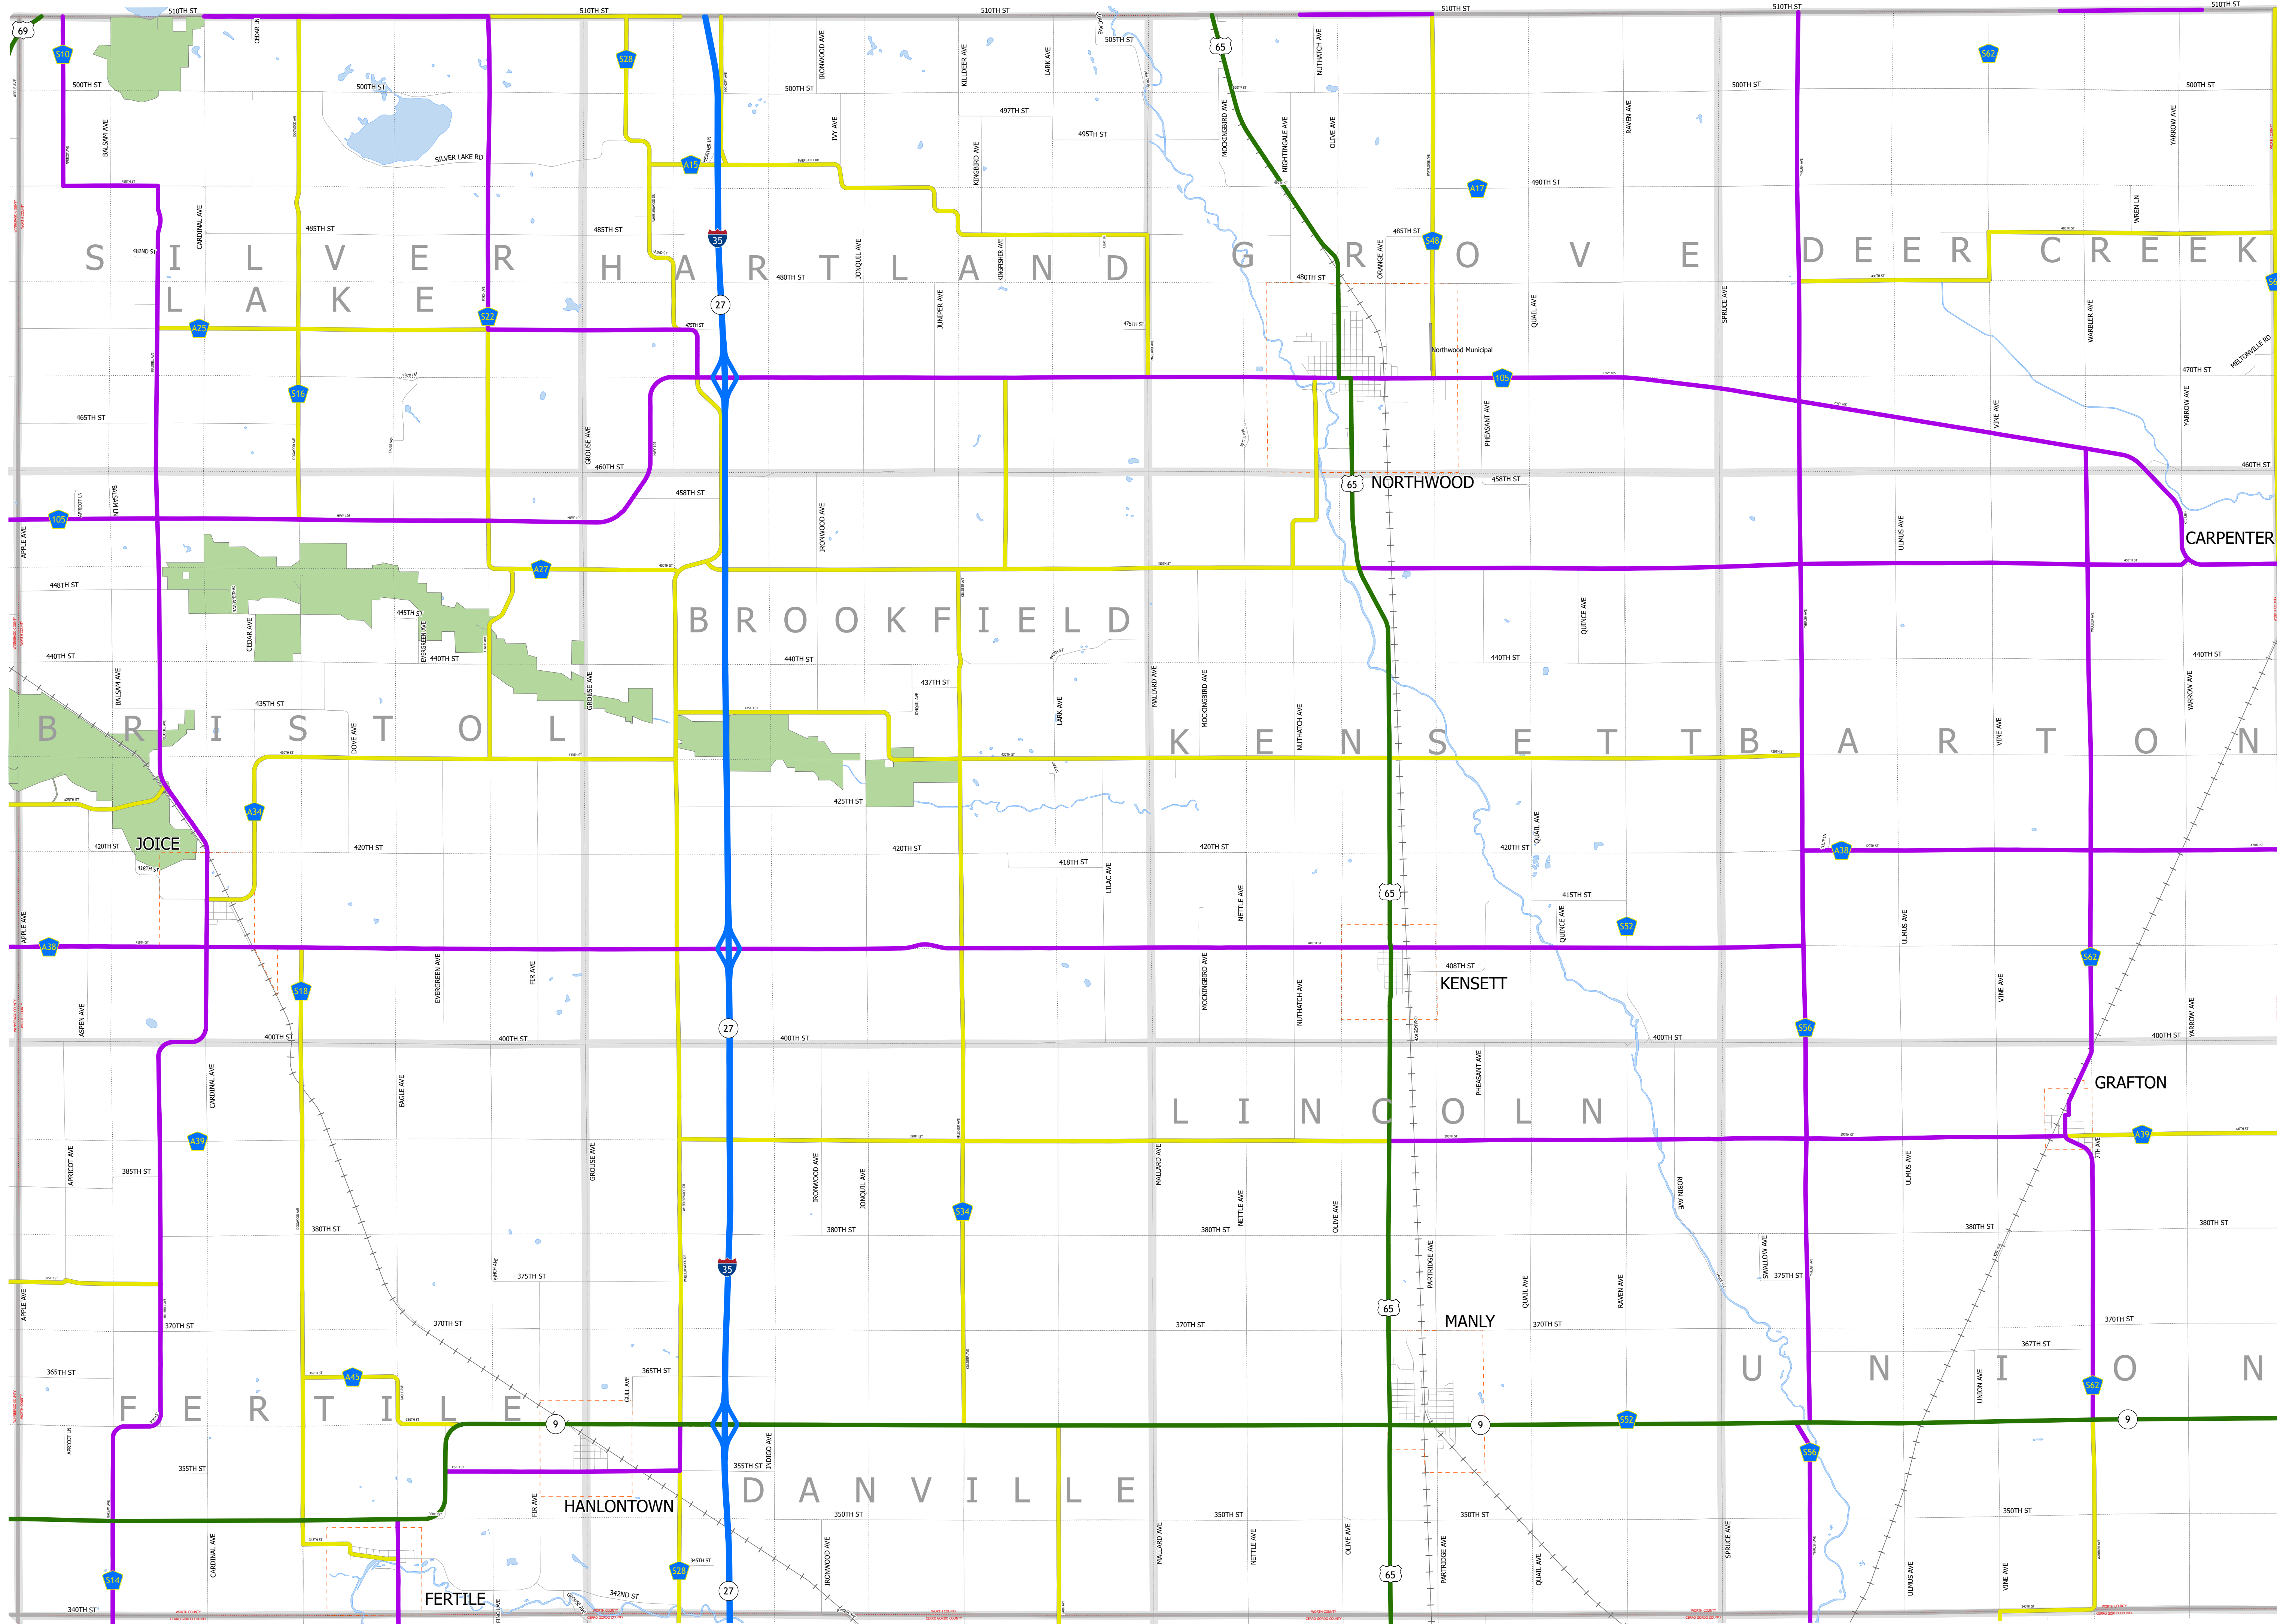

Worth County IOWA

1/17/2024

-  Interstate
-  Other Principal Arterial
-  Minor Arterial
-  Major Collector
-  Minor Collector
-  Local Roads
-  Corporate Limits
-  Rail Lines
-  State Parks
-  State Institutions
-  Federal Land
-  County Borders
-  Townships
-  Urban Areas

FUTURE CLASSIFIED ROUTES SHOWN AS DASHED LINES

98