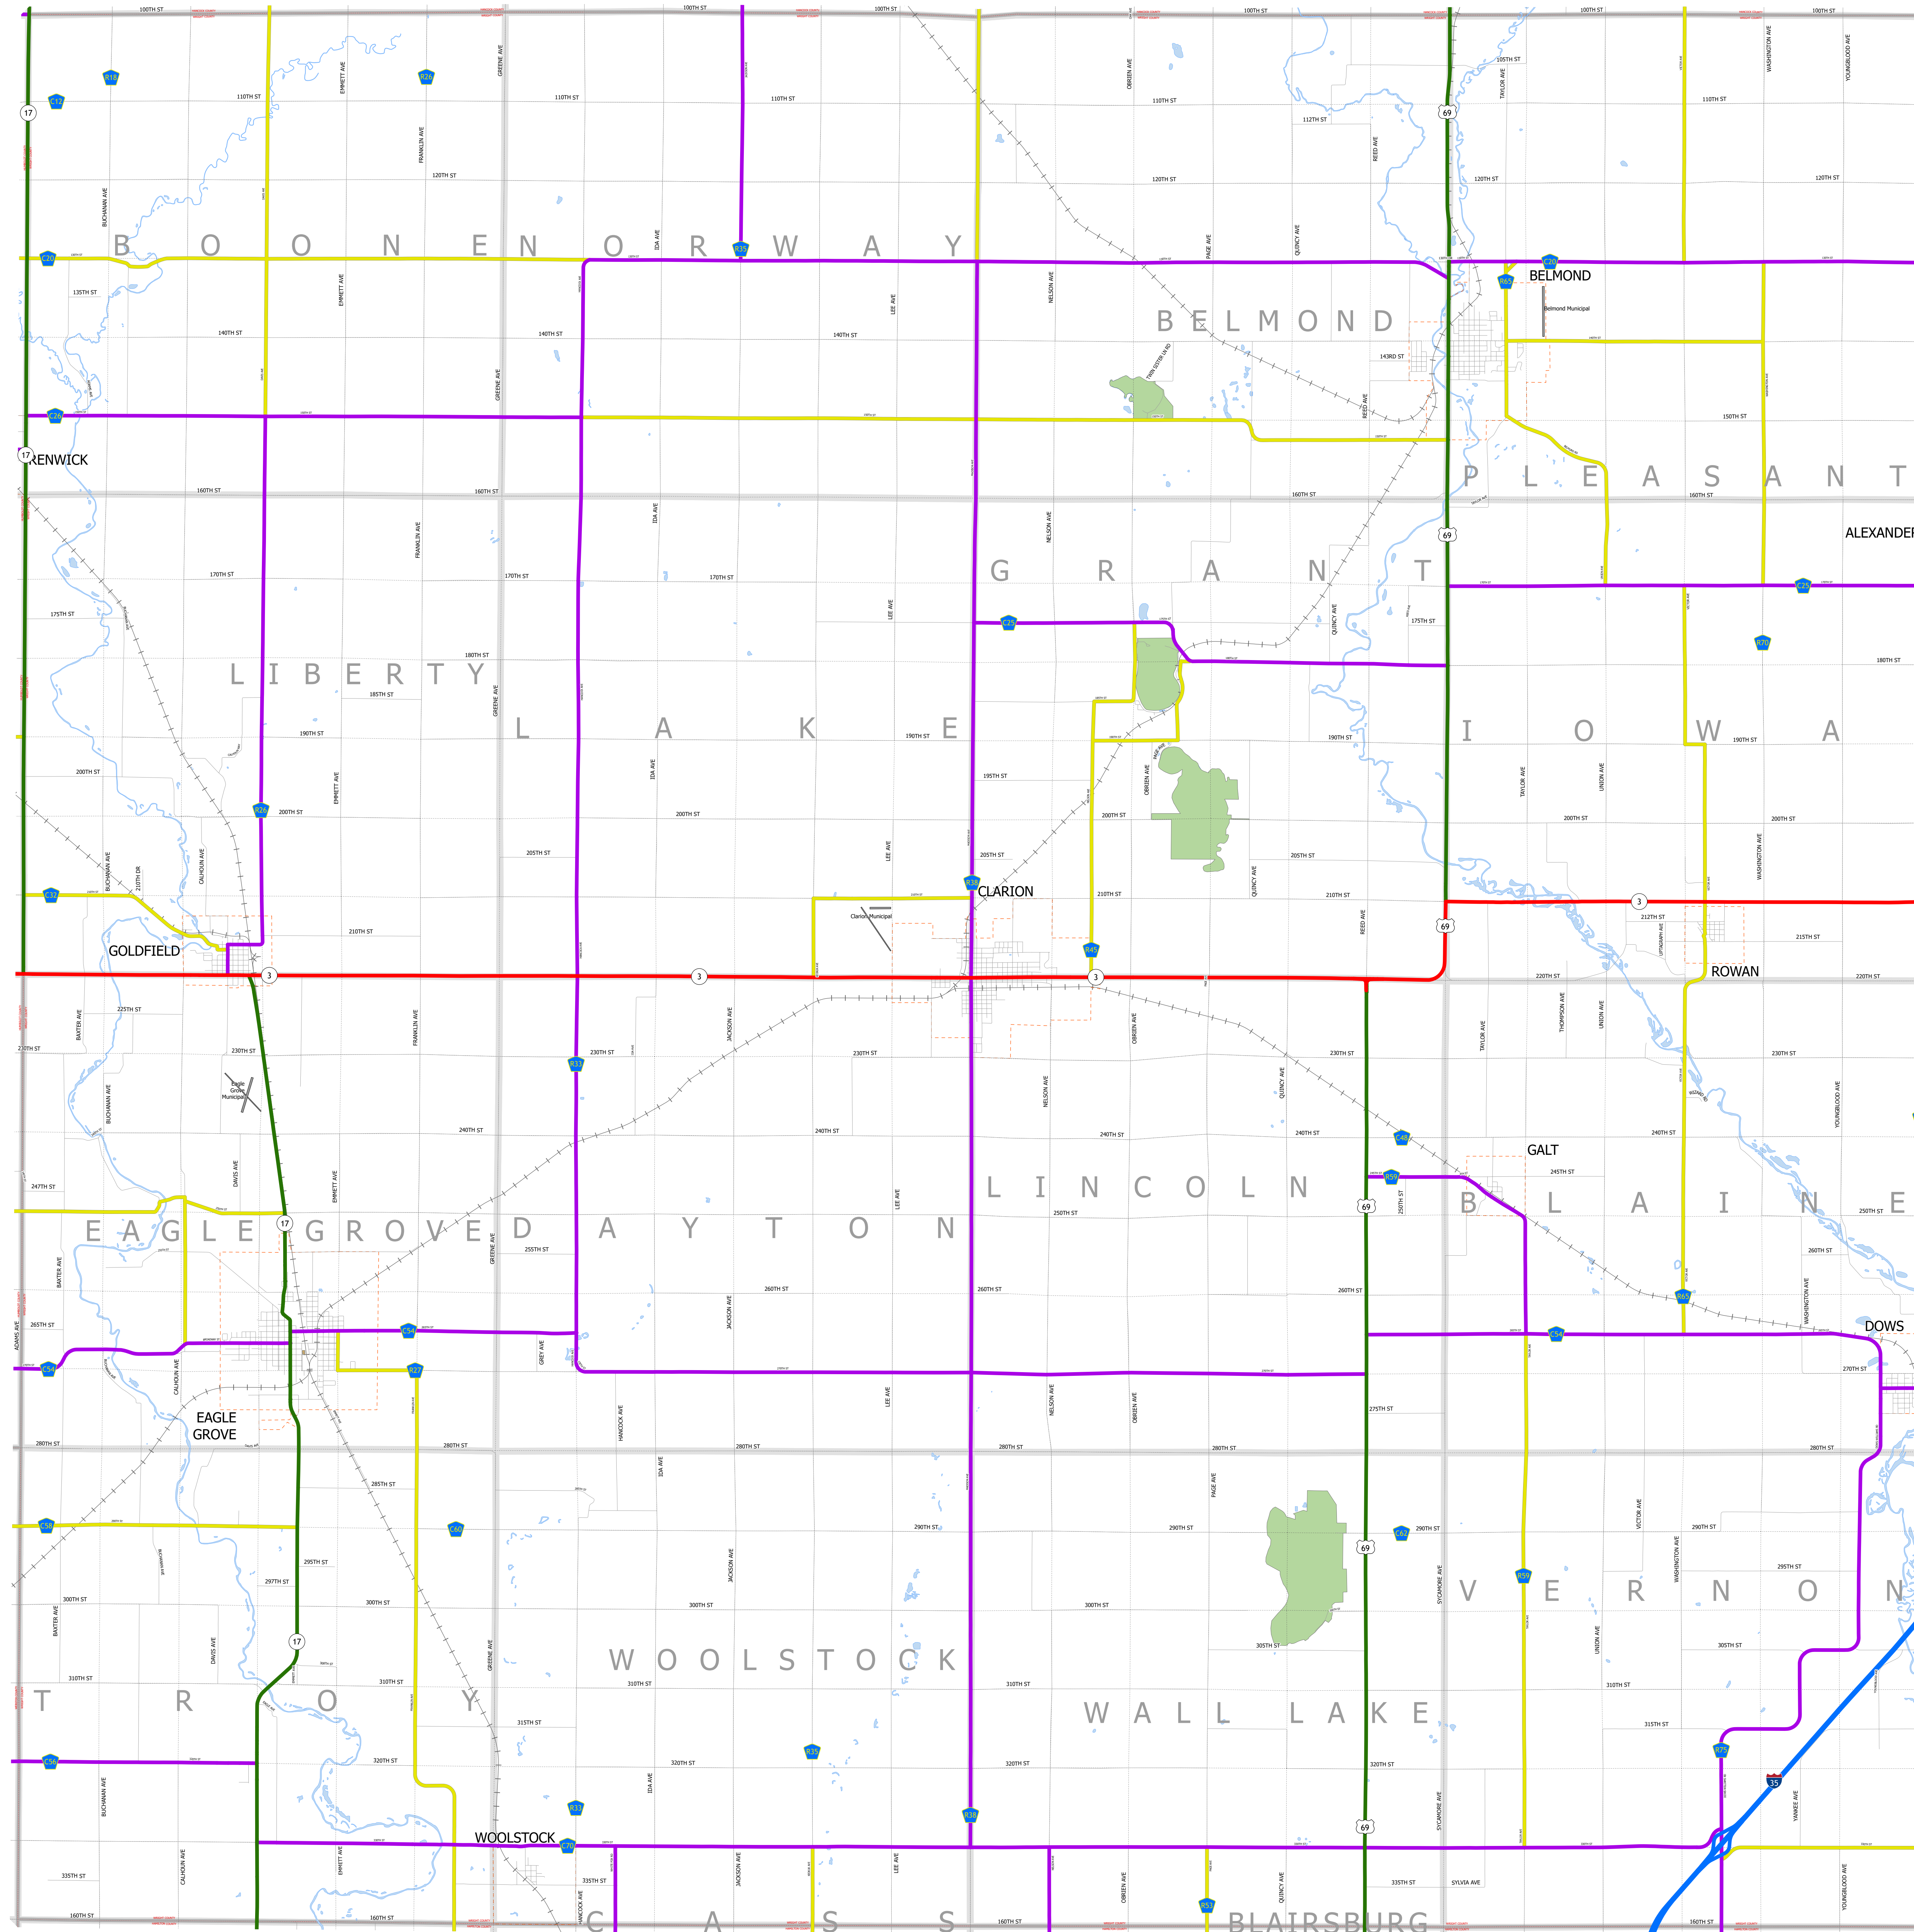

# Wright County IOWA

1/17/2024

-  Interstate
-  Other Principal Arterial
-  Minor Arterial
-  Major Collector
-  Minor Collector
-  Local Roads
-  Corporate Limits
-  Rail Lines
-  State Parks
-  State Institutions
-  Federal Land
-  County Borders
-  Townships
-  Urban Areas

FUTURE CLASSIFIED ROUTES SHOWN AS DASHED LINES