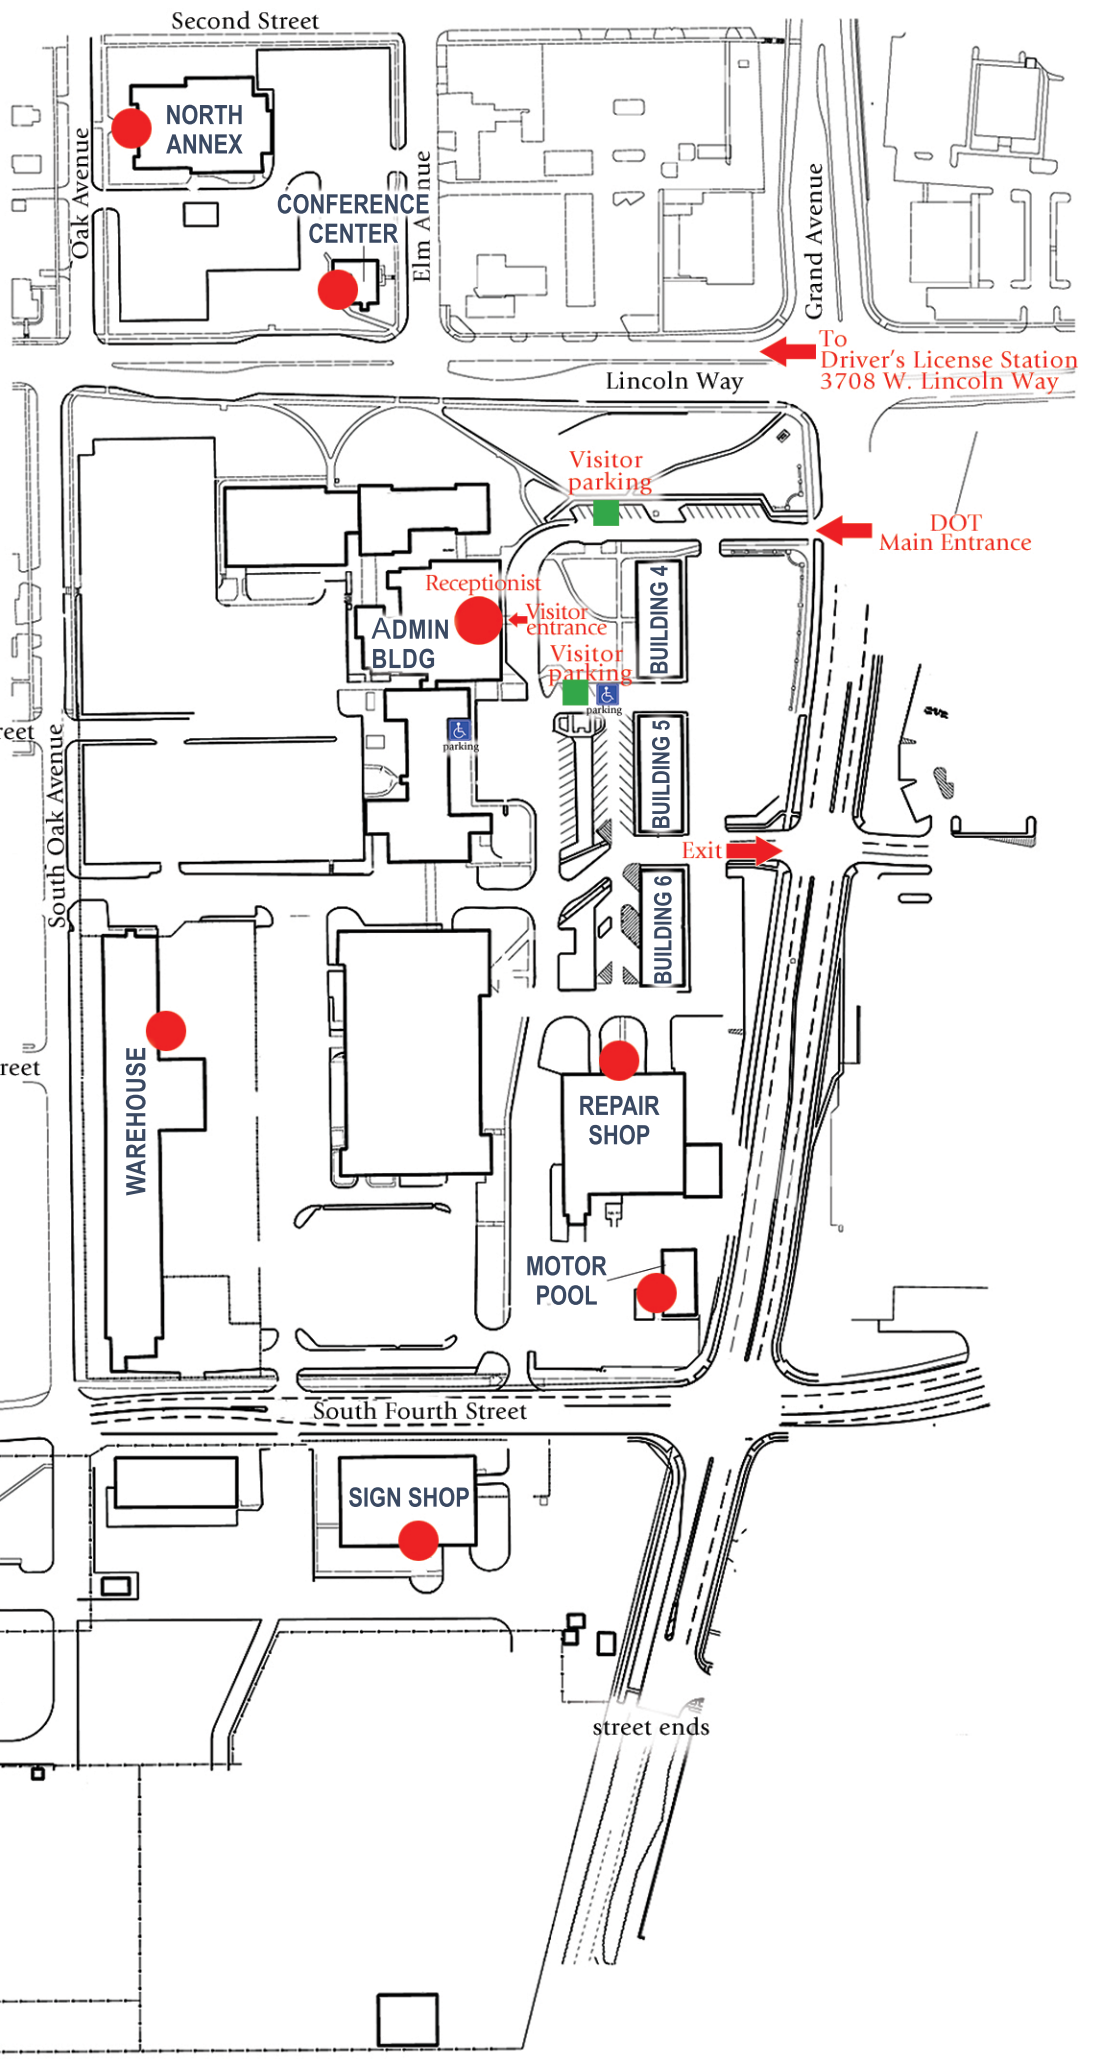

# DOT's Ames Complex

800 Lincoln Way

-  VISITOR ENTRANCE
-  DESIGNATED PARKING FOR VISITORS
-  DESIGNATED PARKING FOR PERSONS WITH DISABILITIES

To Driver's License Station  
3708 W. Lincoln Way

DOT Main Entrance

Exit

street ends